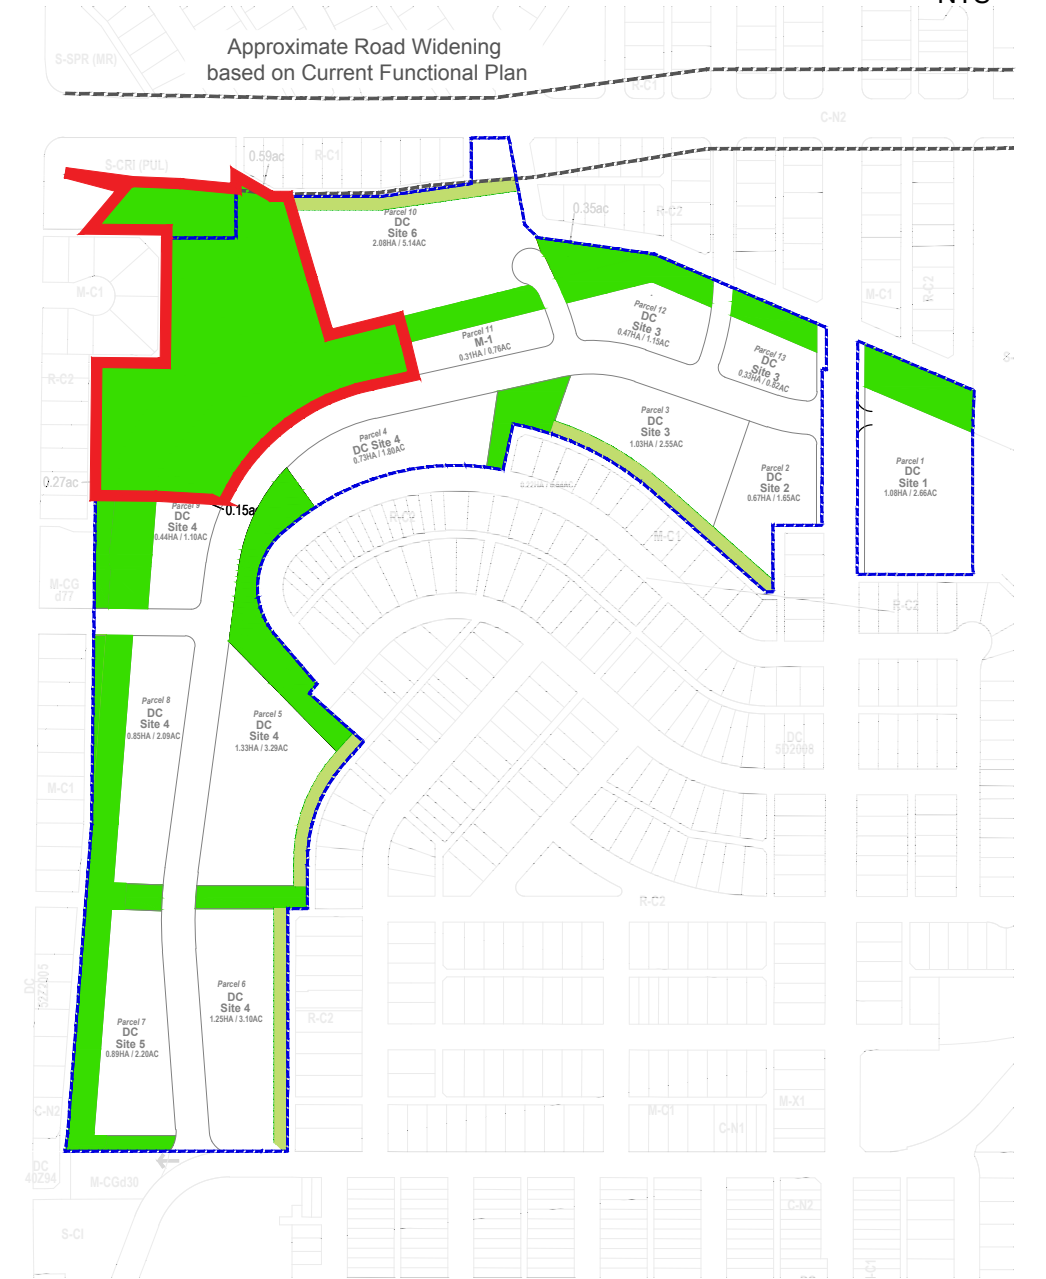

**Central
Open Space
(1.34ha/3.32ac)
July 2016
(Approved by CPC)**

**Central
Open Space
(2.72ha/6.72ac)
January 2017
Proposal**

**Central
Open Space
±3.52ha / ±8.7ac
March 2017
Proposal**