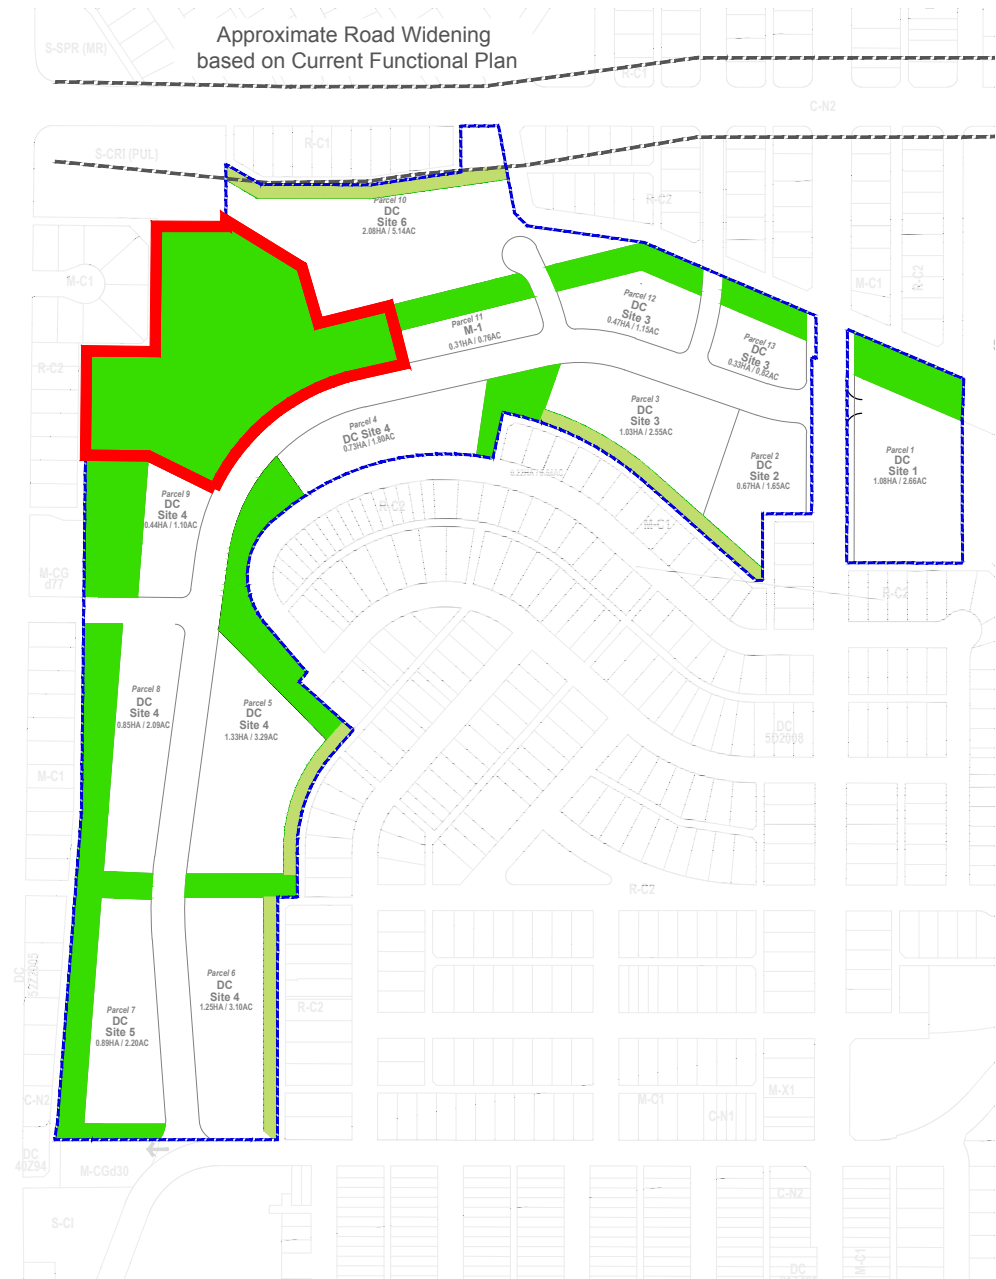

**Central
Open Space
(1.34ha/3.32ac)
July 2016
(Approved by CPC)**

**Central
Open Space
(2.72ha/6.72ac)
January 2017
Proposal**

**Central
Open Space
±3.52ha / ±8.7ac
March 2017
Proposal**